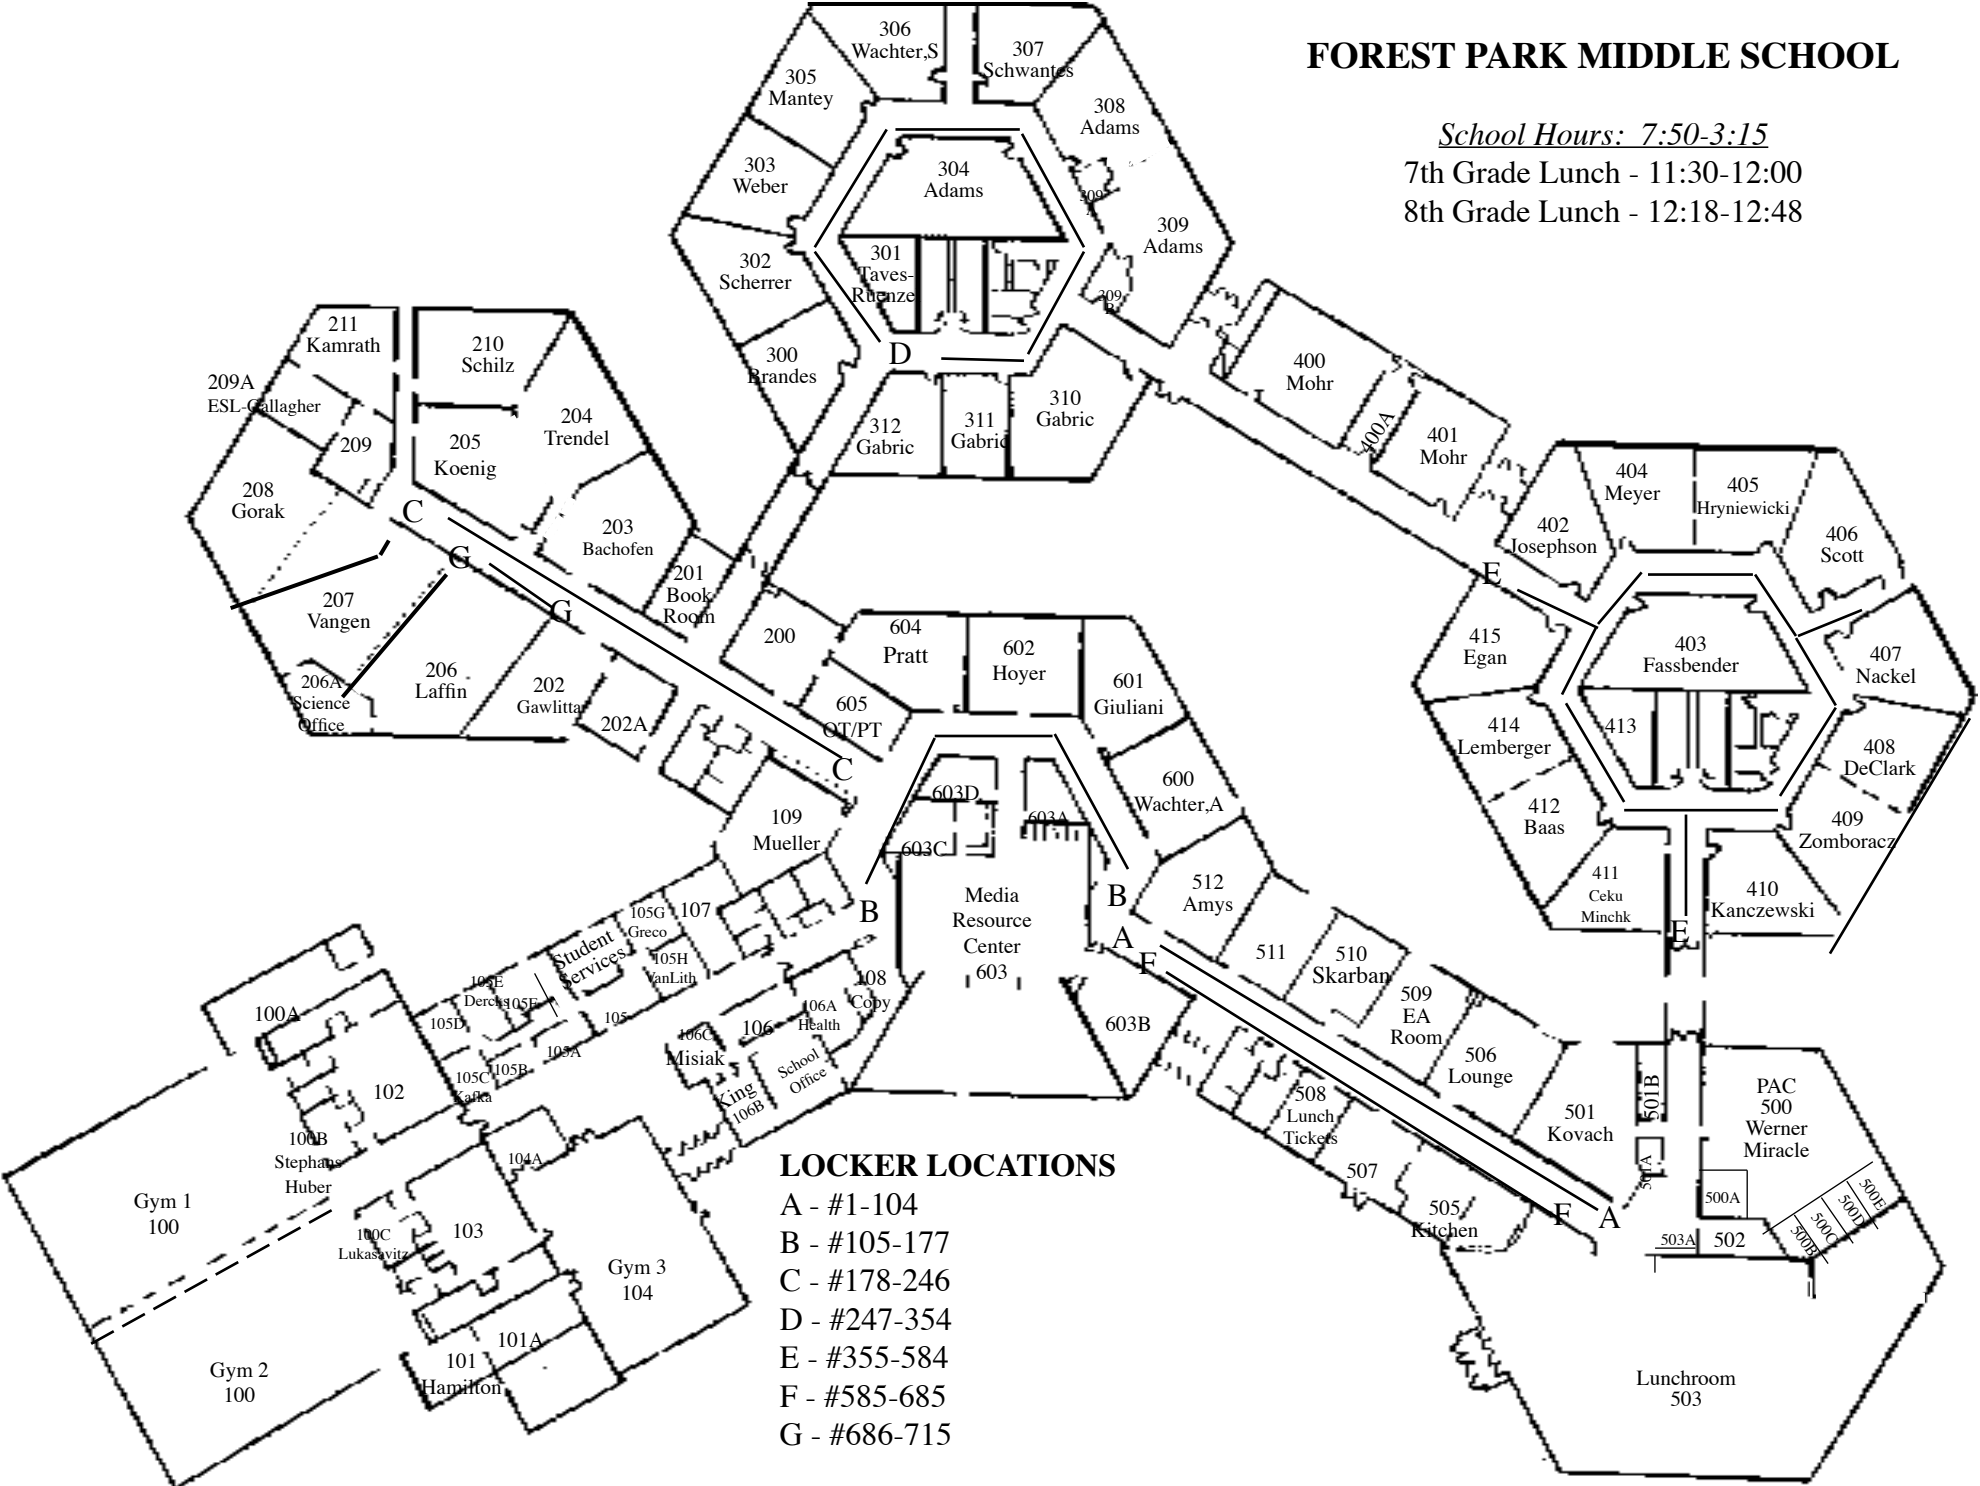

# FOREST PARK MIDDLE SCHOOL

*School Hours: 7:50-3:15*

7th Grade Lunch - 11:30-12:00

8th Grade Lunch - 12:18-12:48

### LOCKER LOCATIONS

- A - #1-104
- B - #105-177
- C - #178-246
- D - #247-354
- E - #355-584
- F - #585-685
- G - #686-715